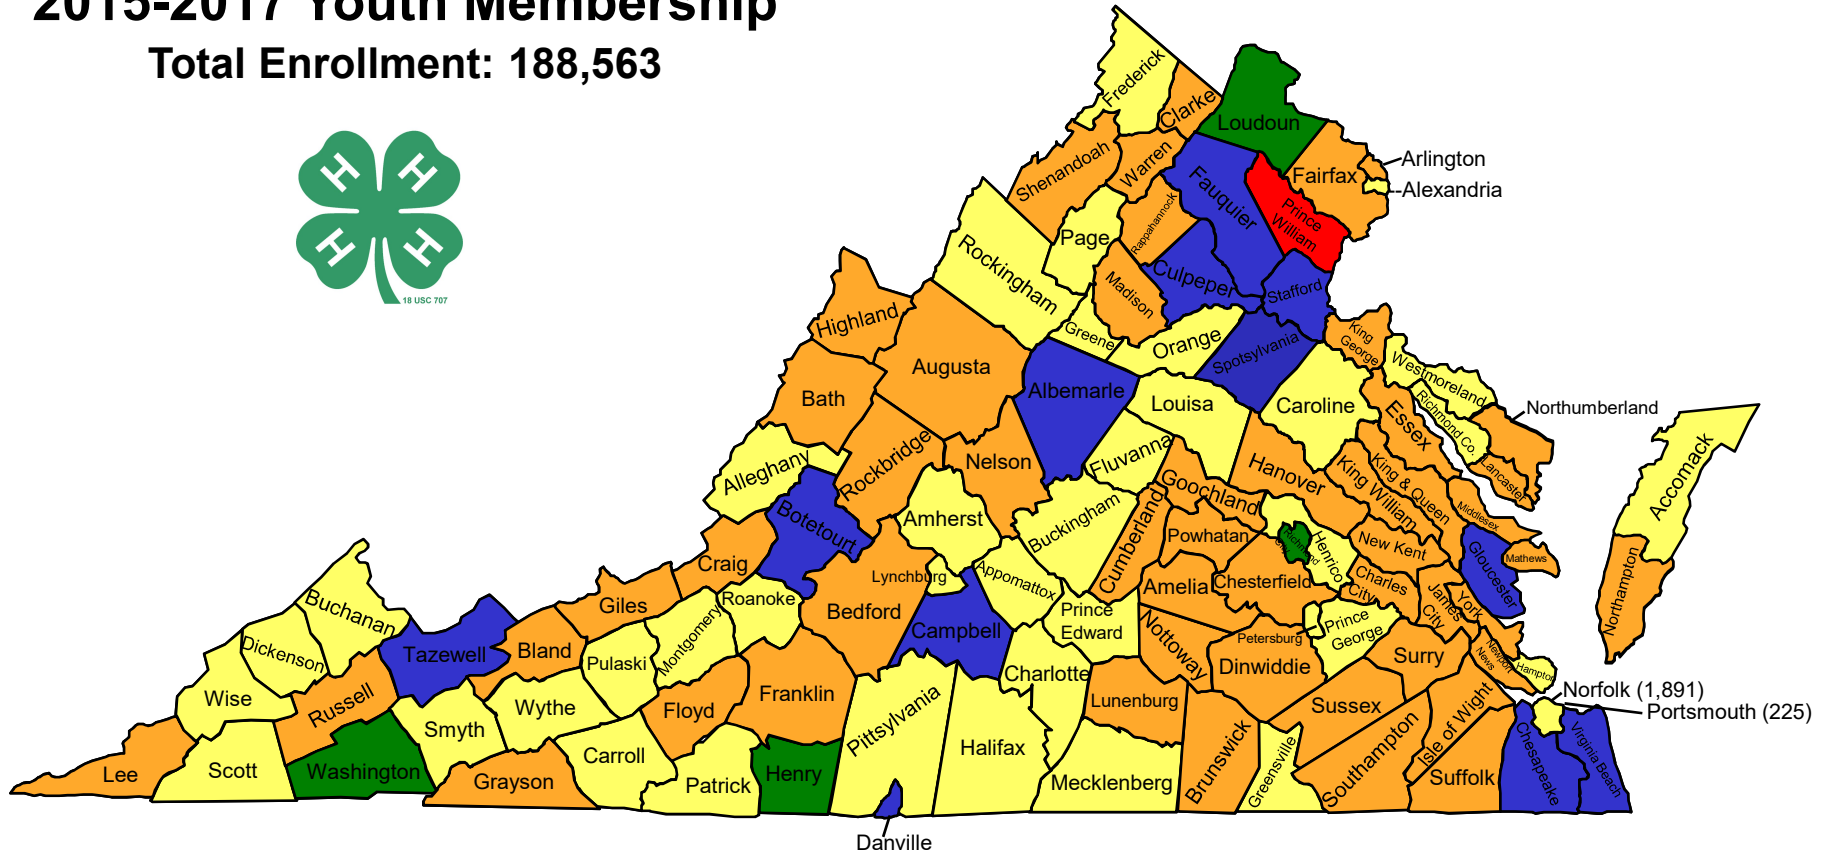

Virginia 4-H

2015-2017 Youth Membership

Total Enrollment: 188,563

Virginia Cooperative Extension
 Virginia Tech • Virginia State University

www.ext.vt.edu

Virginia Cooperative Extension programs and employment are open to all, regardless of age, color, disability, gender, gender identity, gender expression, national origin, political affiliation, race, religion, sexual orientation, genetic information, veteran status, or any other basis protected by law. An equal opportunity/affirmative action employer. Issued in furtherance of Cooperative Extension work, Virginia Polytechnic Institute and State University, Virginia State University, and the U.S. Department of Agriculture cooperating. Edwin J. Jones, Director, Virginia Cooperative Extension, Virginia Tech, Blacksburg; M. Ray McKinzie, Interim Administrator, 1890 Extension Program, Virginia State University, Petersburg.