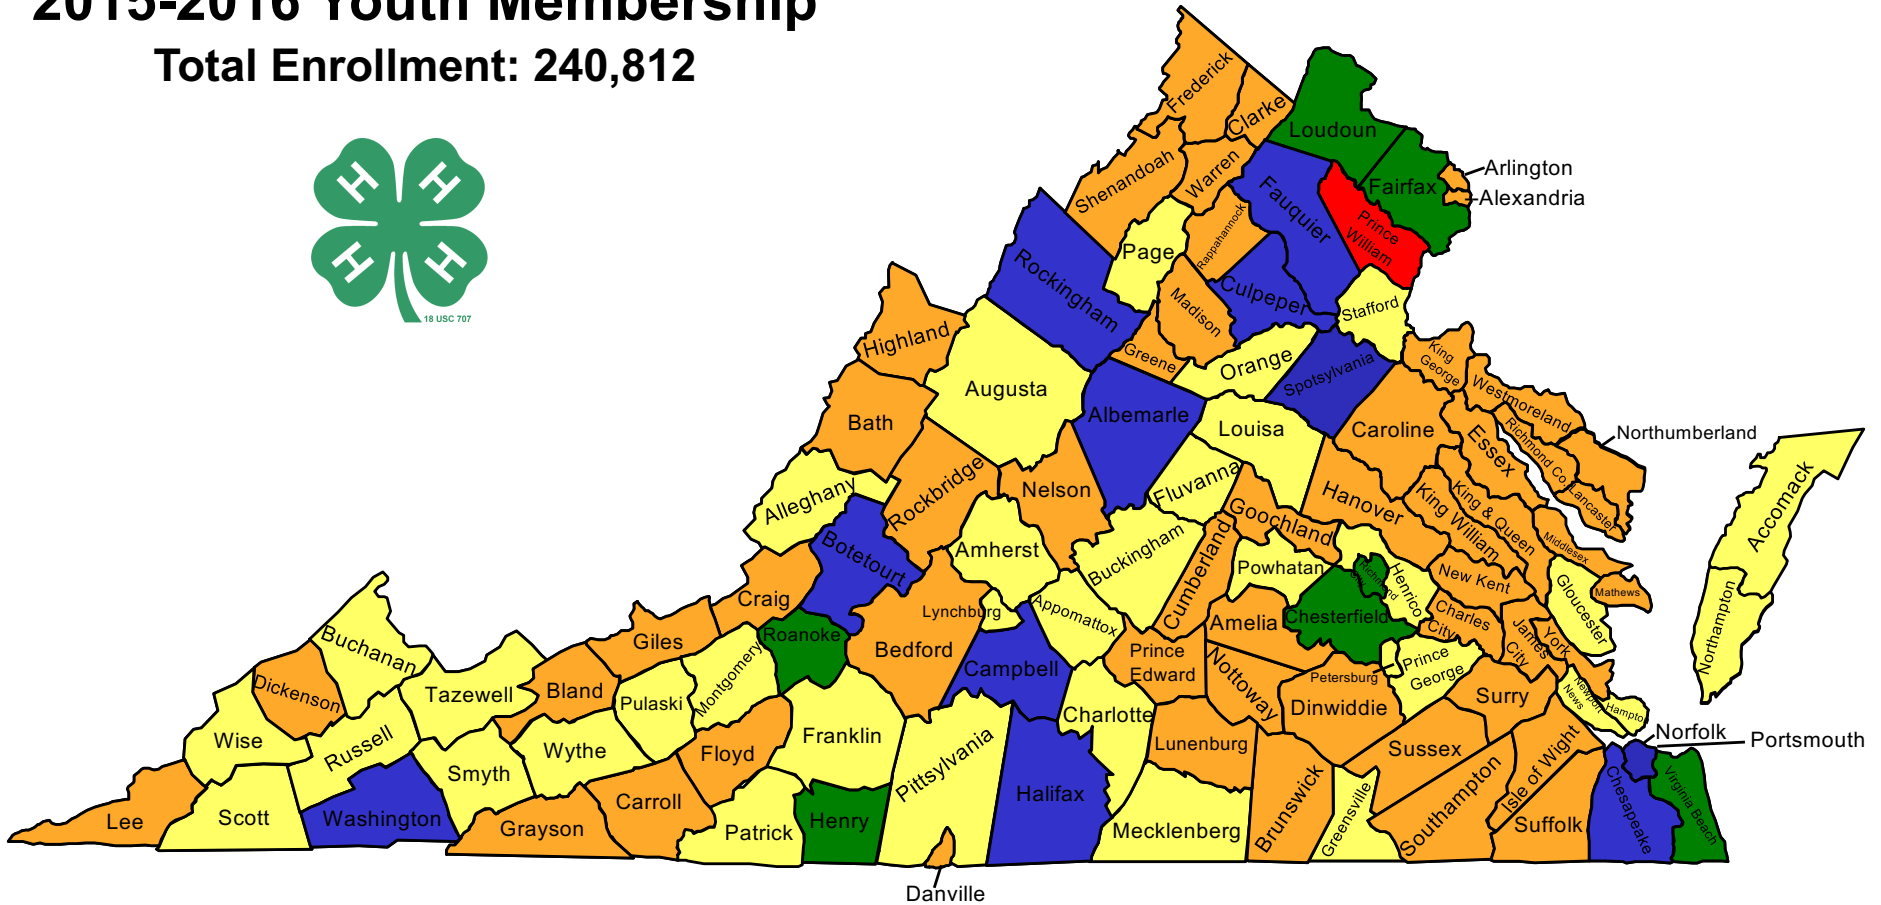

Virginia 4-H

2015-2016 Youth Membership

Total Enrollment: 240,812

Virginia Cooperative Extension
 Virginia Tech • Virginia State University

www.ext.vt.edu

Virginia Cooperative Extension programs and employment are open to all, regardless of age, color, disability, gender, gender identity, gender expression, national origin, political affiliation, race, religion, sexual orientation, genetic information, veteran status, or any other basis protected by law. An equal opportunity/affirmative action employer. Issued in furtherance of Cooperative Extension work, Virginia Polytechnic Institute and State University, Virginia State University, and the U.S. Department of Agriculture cooperating. Edwin J. Jones, Director, Virginia Cooperative Extension, Virginia Tech, Blacksburg; M. Ray McKinnie, Interim Administrator, 1890 Extension Program, Virginia State University, Petersburg.